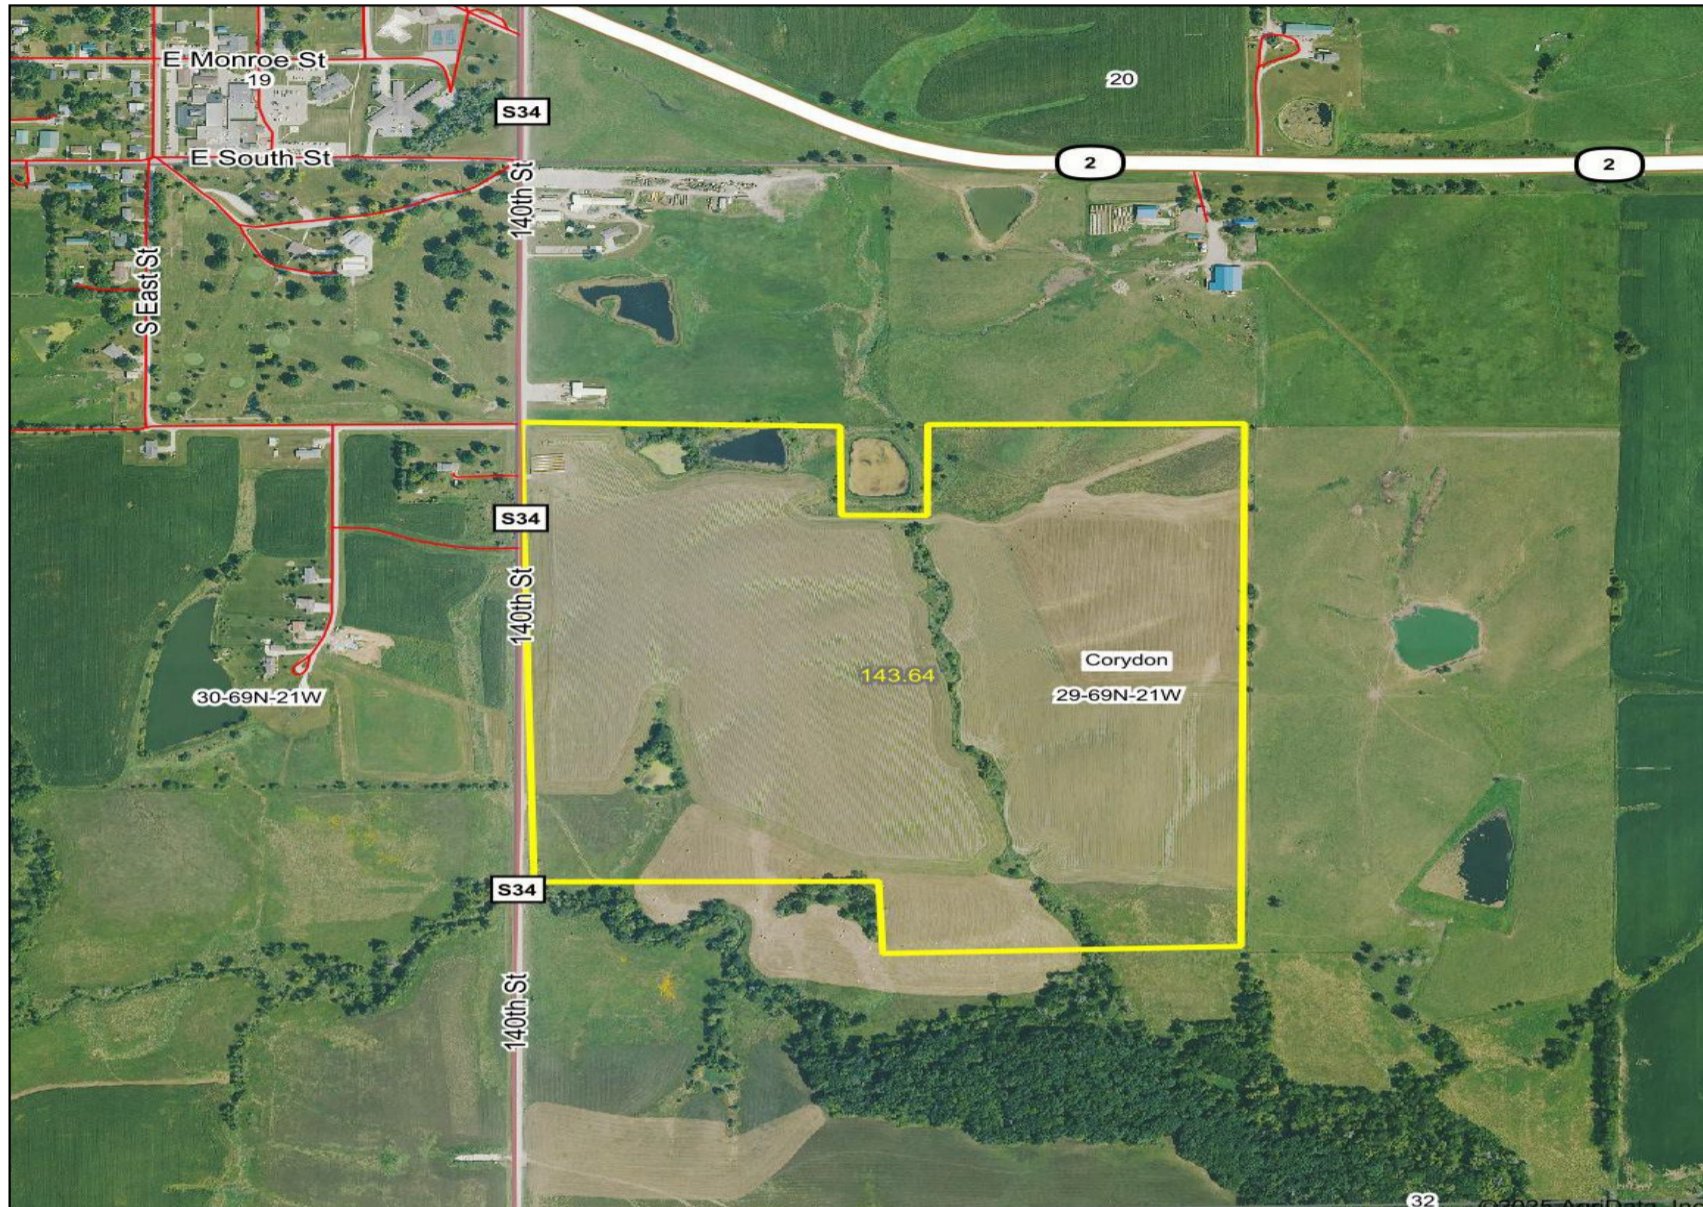

# BOLEY

### 144 +/- Acres in Wayne County Iowa

Address: 140th St, Corydon, IA

**Steve Beary**

(641) 777-8340(cell)

steve@boleyrealestate.com

**Price:** \$1,193,042

**Acres:** 143.74

**Tillable Acres:** 132

**Gross Taxes:** \$2,538

**School:** Wayne Co School District

**County:** Wayne

**Farm and Ag**

**Hunting Property**

Wayne Co., Iowa tillable farm For Sale. 143.74 taxable acres m/l listed for \$8,300.00 per acre for total list price of 1,193,042.00 Two CRP contracts as follows. 22.35 acres in at \$173.96 until 9-30-2026 for \$3,888.00 annually. 19.76 acres on the South boundary in at \$289.12 until 9-30-2036 for \$5,714.00 annually. App. 92 acres currently in hay production. Owner has secured a tenant to farm at \$250.00 per acre for upcoming crop year if new owner so desires. Farm has potential for \$32,600.00 annual income. Located on the South edge of Corydon and right by the City golf course. Seller is related to the listing Agent.