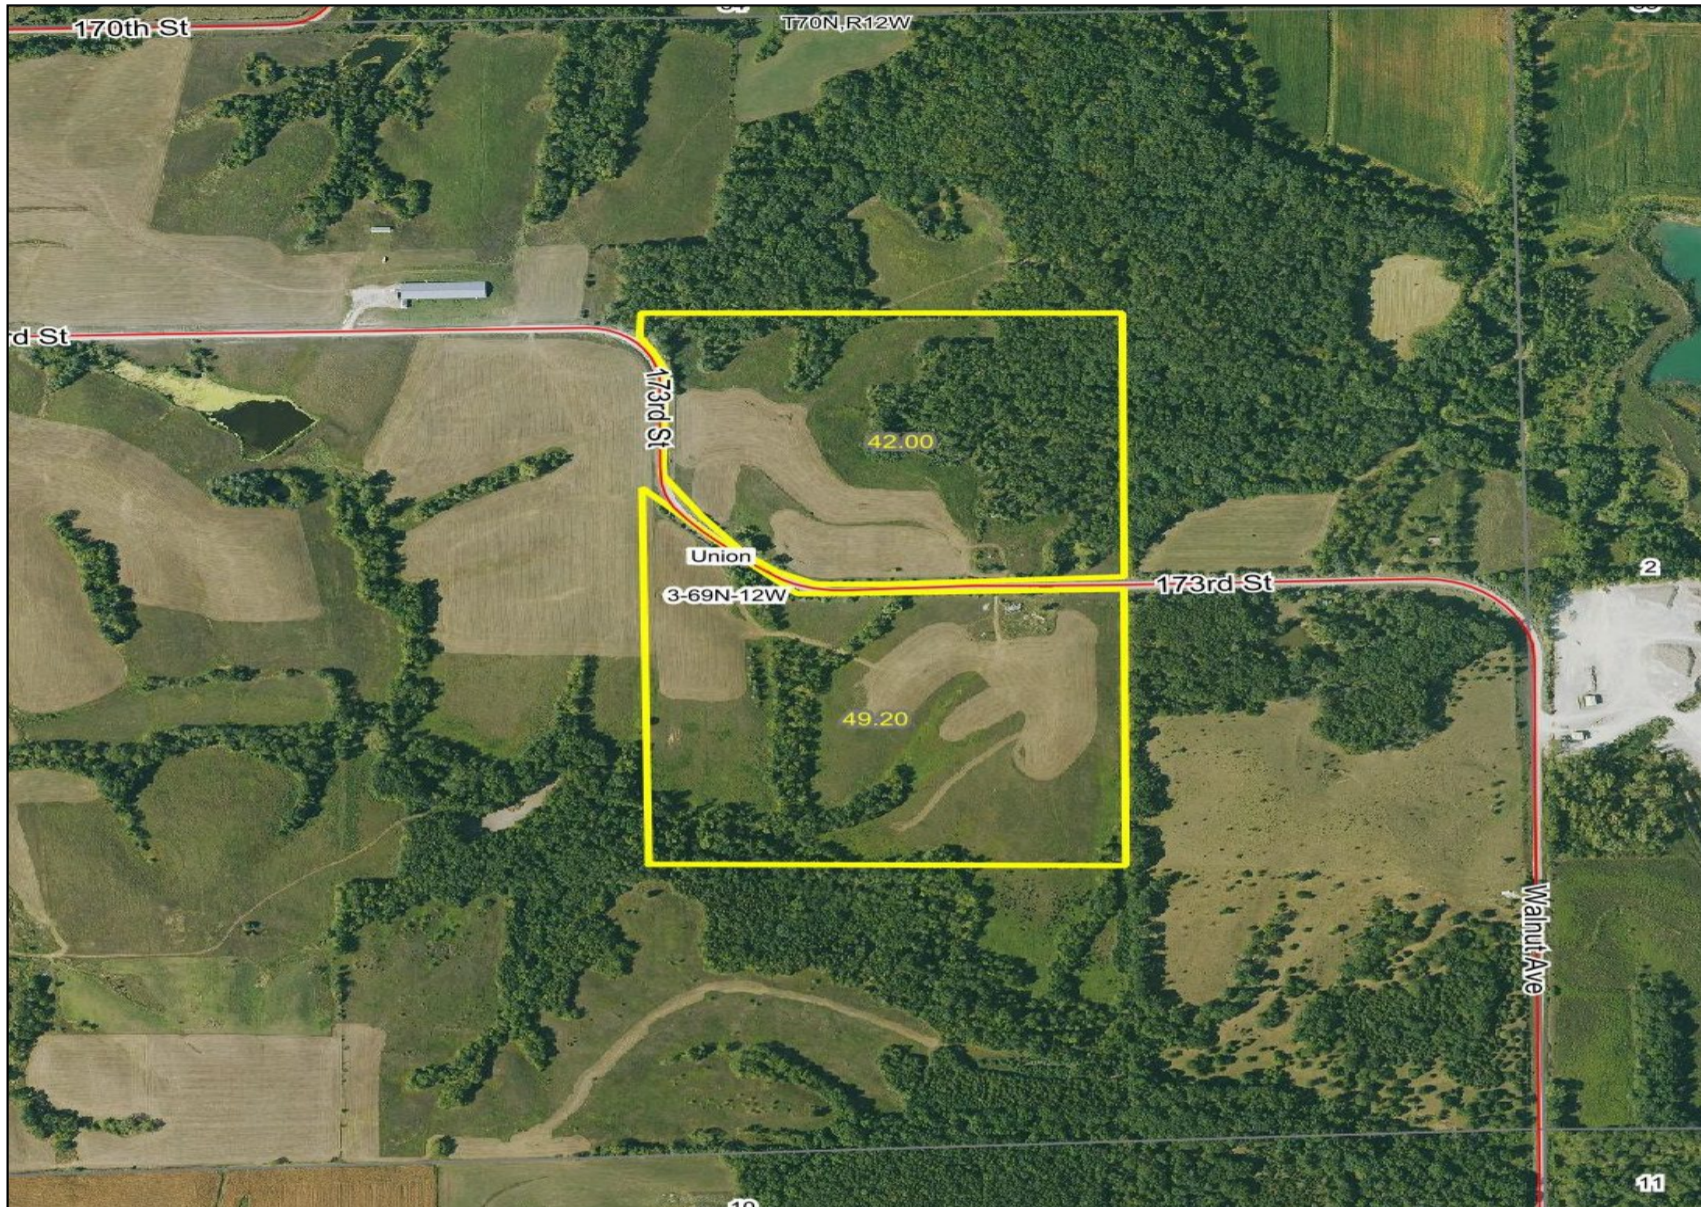

BOLEY

REAL ESTATE

Albia- 641-932-1234
boleyrealestate.com

91.4 +/- Acre Combo Farm For Sale in Davis County, Iowa!

Address: 31701 173rd St , Bloomfield, Iowa

Tyler Boley

(641) 799-7837(cell)
tyler@boleyrealestate.com

Price: \$599,000

Gross Taxes: \$1,353

County: Davis

Farm and Ag

Hunting Property

91.4 +/- Acre Combo Farm For Sale in Davis County, Iowa! This farm for sale in Davis County offers so much to so many! Southern Iowa is known for hunting and recreation and this property does not disappoint! The property consists of hardwood timber with brushy undergrowth, lots of tree lines, rolling hills with CRP, and multiple locations for great food plots. The road frontage provides access to hunt numerous locations depending on wind direction.

- 62.79 Acres in CRP @ \$148.32 per acre
- Whitetail Deer and turkey habitat
- Approximately 30 mins to Ottumwa, IA
- Approximately 25 mins to Bloomfield, IA
- Old homestead site with access to utilities