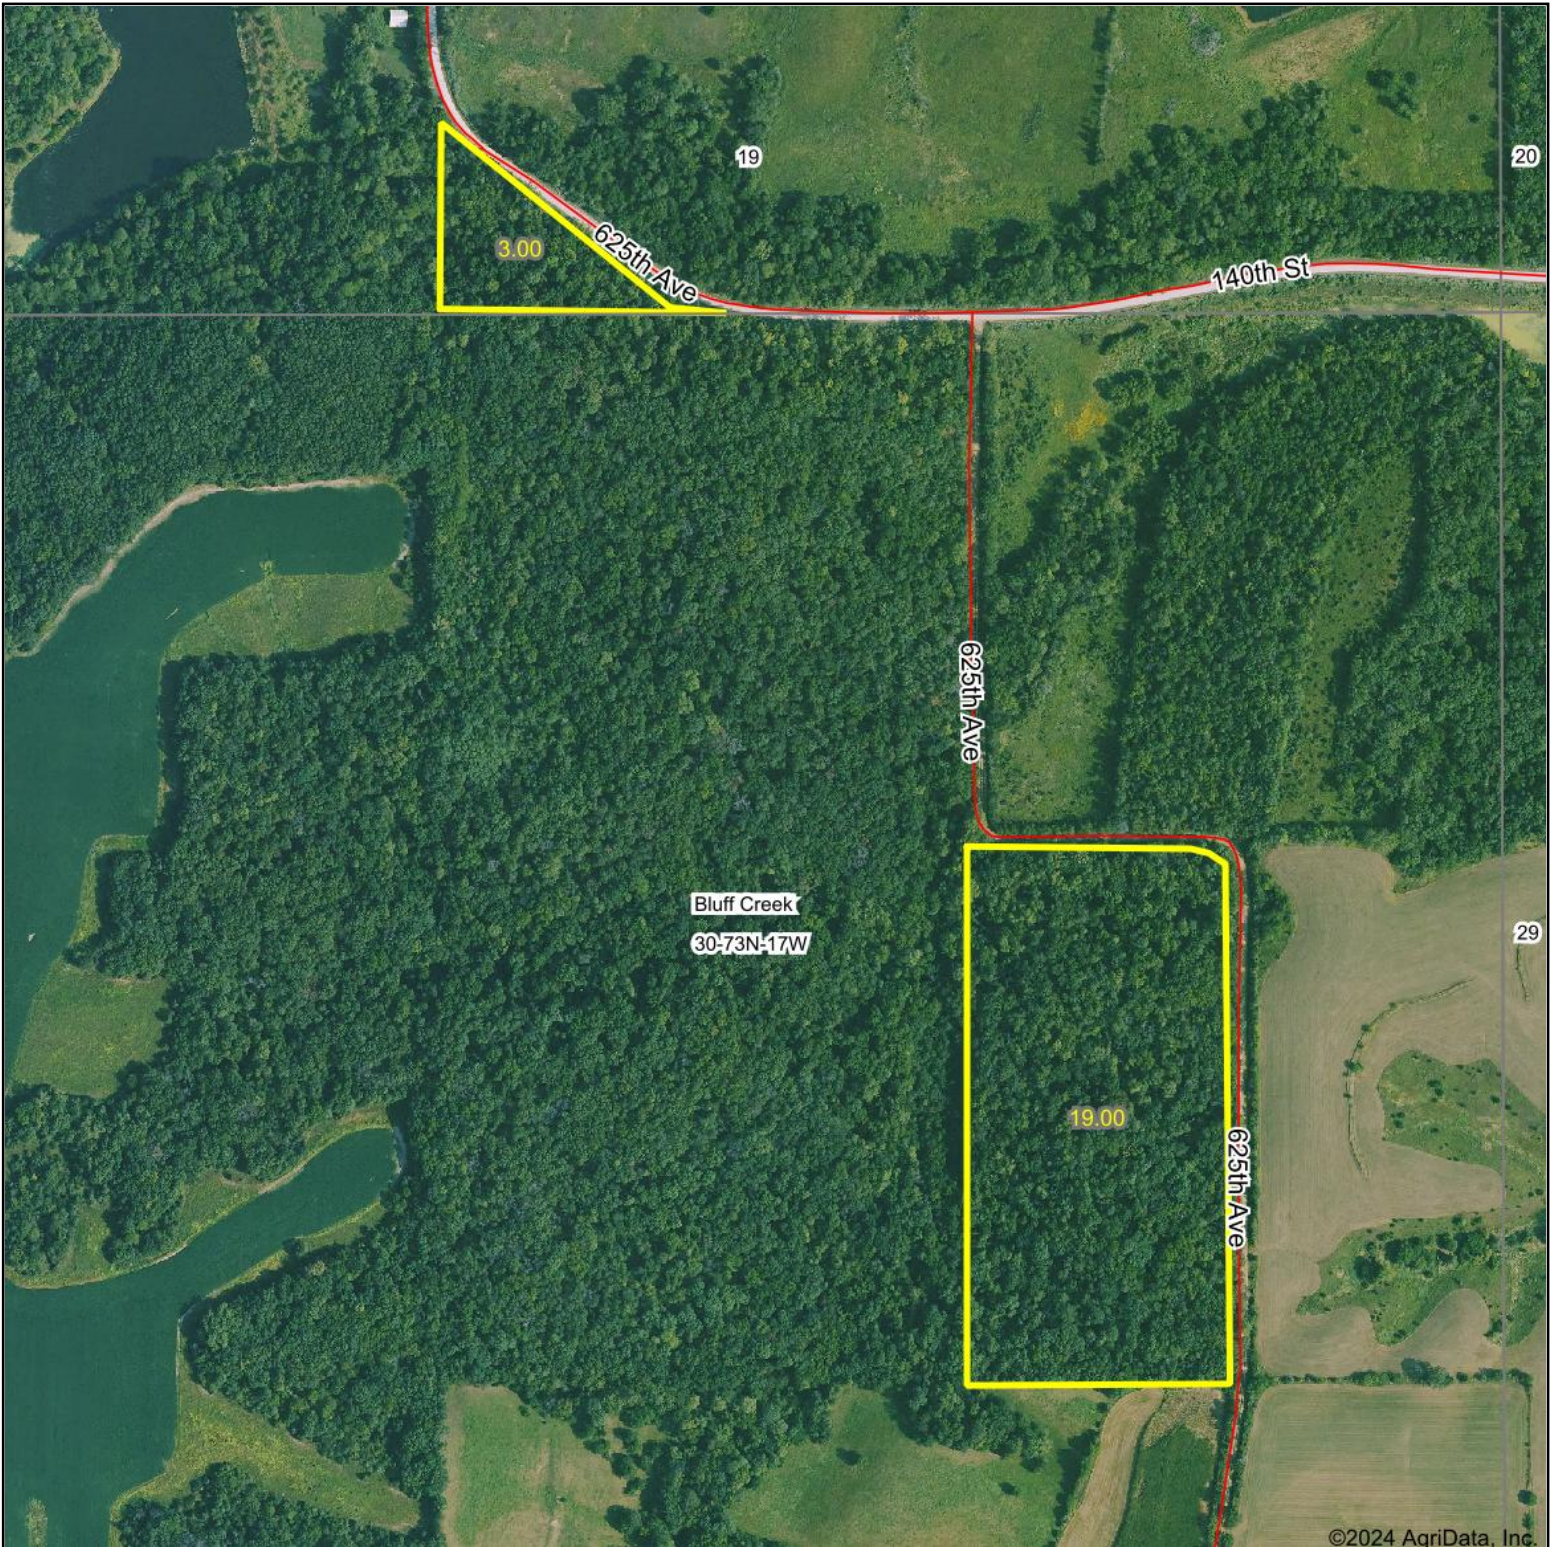

Aerial Map

©2024 AgriData, Inc.

BOLEY

REAL ESTATE

Boundary Center: 41° 6' 1.53, -92° 51' 23.2

30-73N-17W
Monroe County
Iowa

Maps Provided By:

CUSTOMIZED ONLINE MAPPING
© AgriData, Inc. 2023 www.AgriDataInc.com