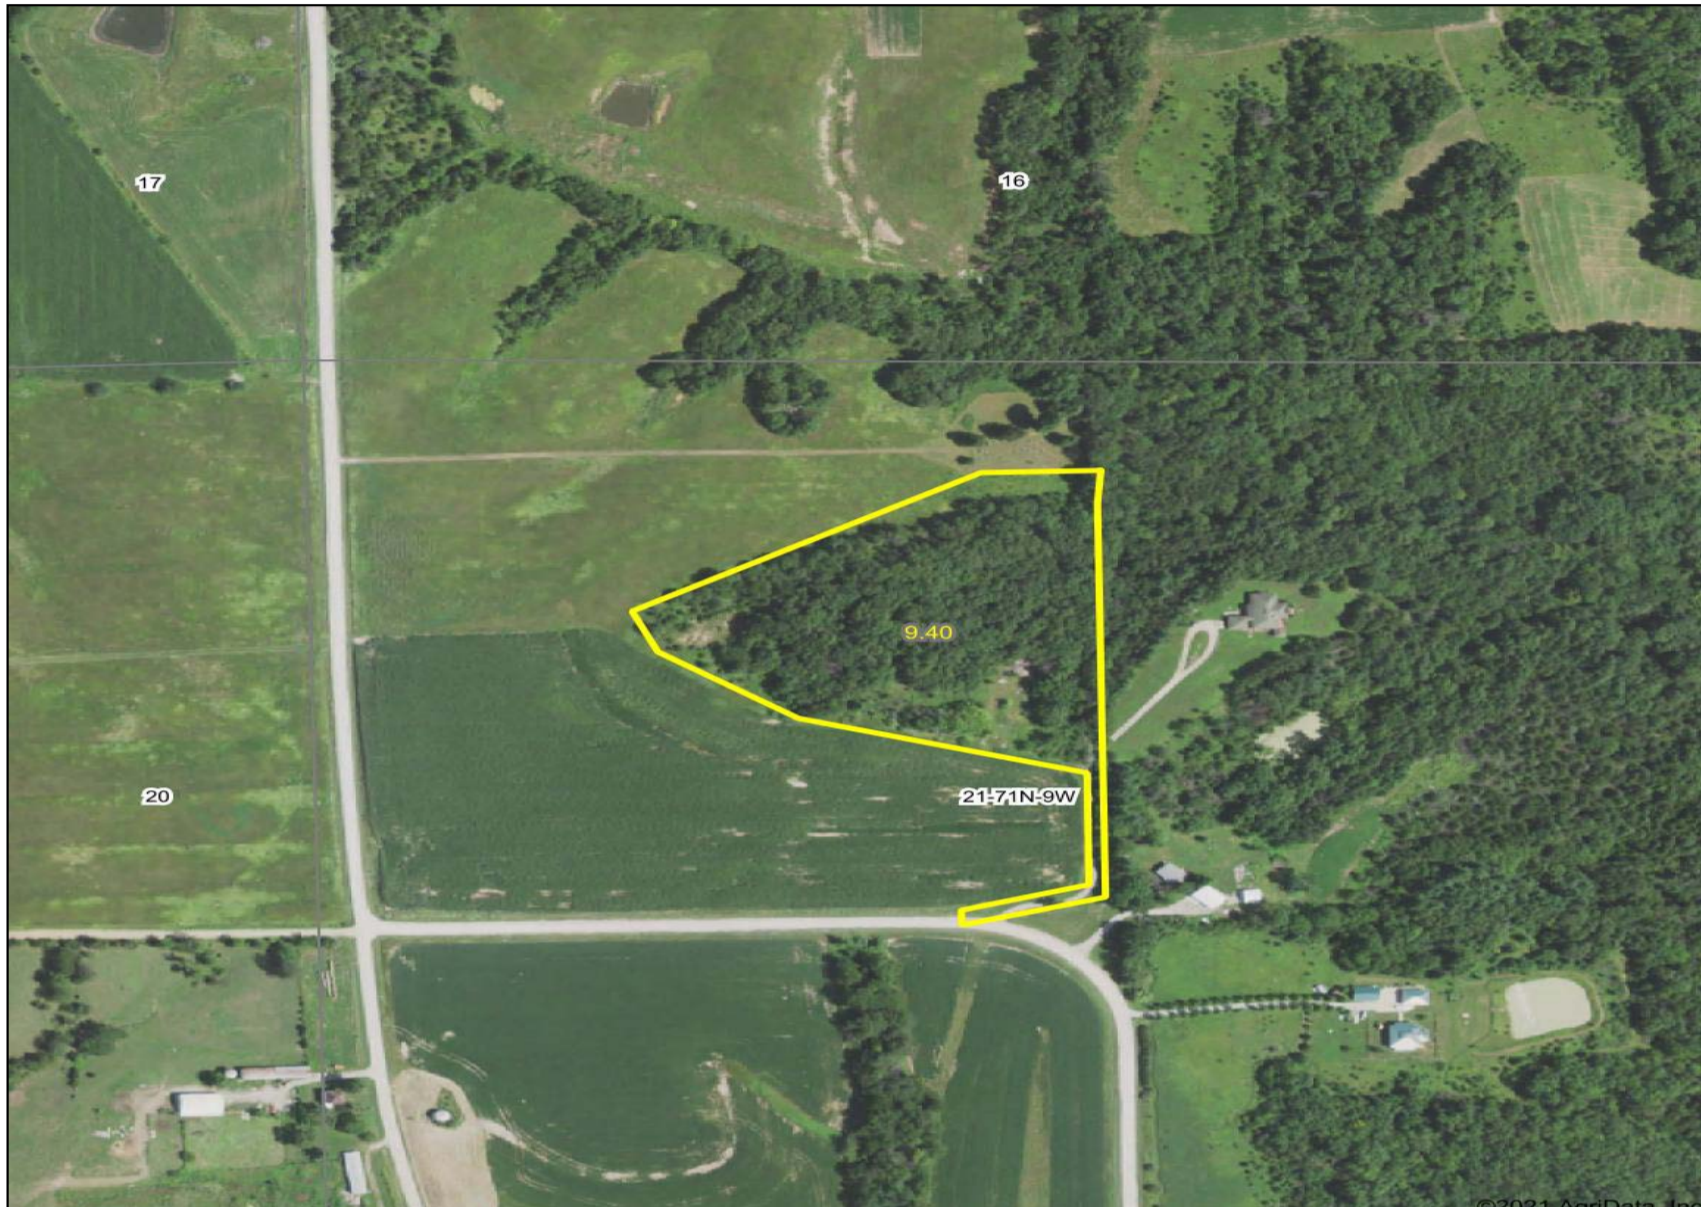

## 9.4+/- ac Building Lot/Rural Acreage for sale in Jefferson County

Address: IA

**Jason Hull**

(641) 233-7078(cell)

[jhull@mossyoakproperties.com](mailto:jhull@mossyoakproperties.com)

**MOPLS ID:** 22833

**Price:** \$60,000

**Acres:** 9.4

**County:** Jefferson

**Open Lot**

Hard to find timbered parcel to build your home on! This 9.4 acre parcel is located in Southeast Jefferson County, approximately 5 miles from Fairfield. Water and electric are close to the property, all you need to do is figure out where to build! The property is located off the road and offers great privacy. Don't drag your feet, this one won't last long!

**9.4+/- ac Building Lot/Rural  
Acreage for sale in Jefferson  
County**