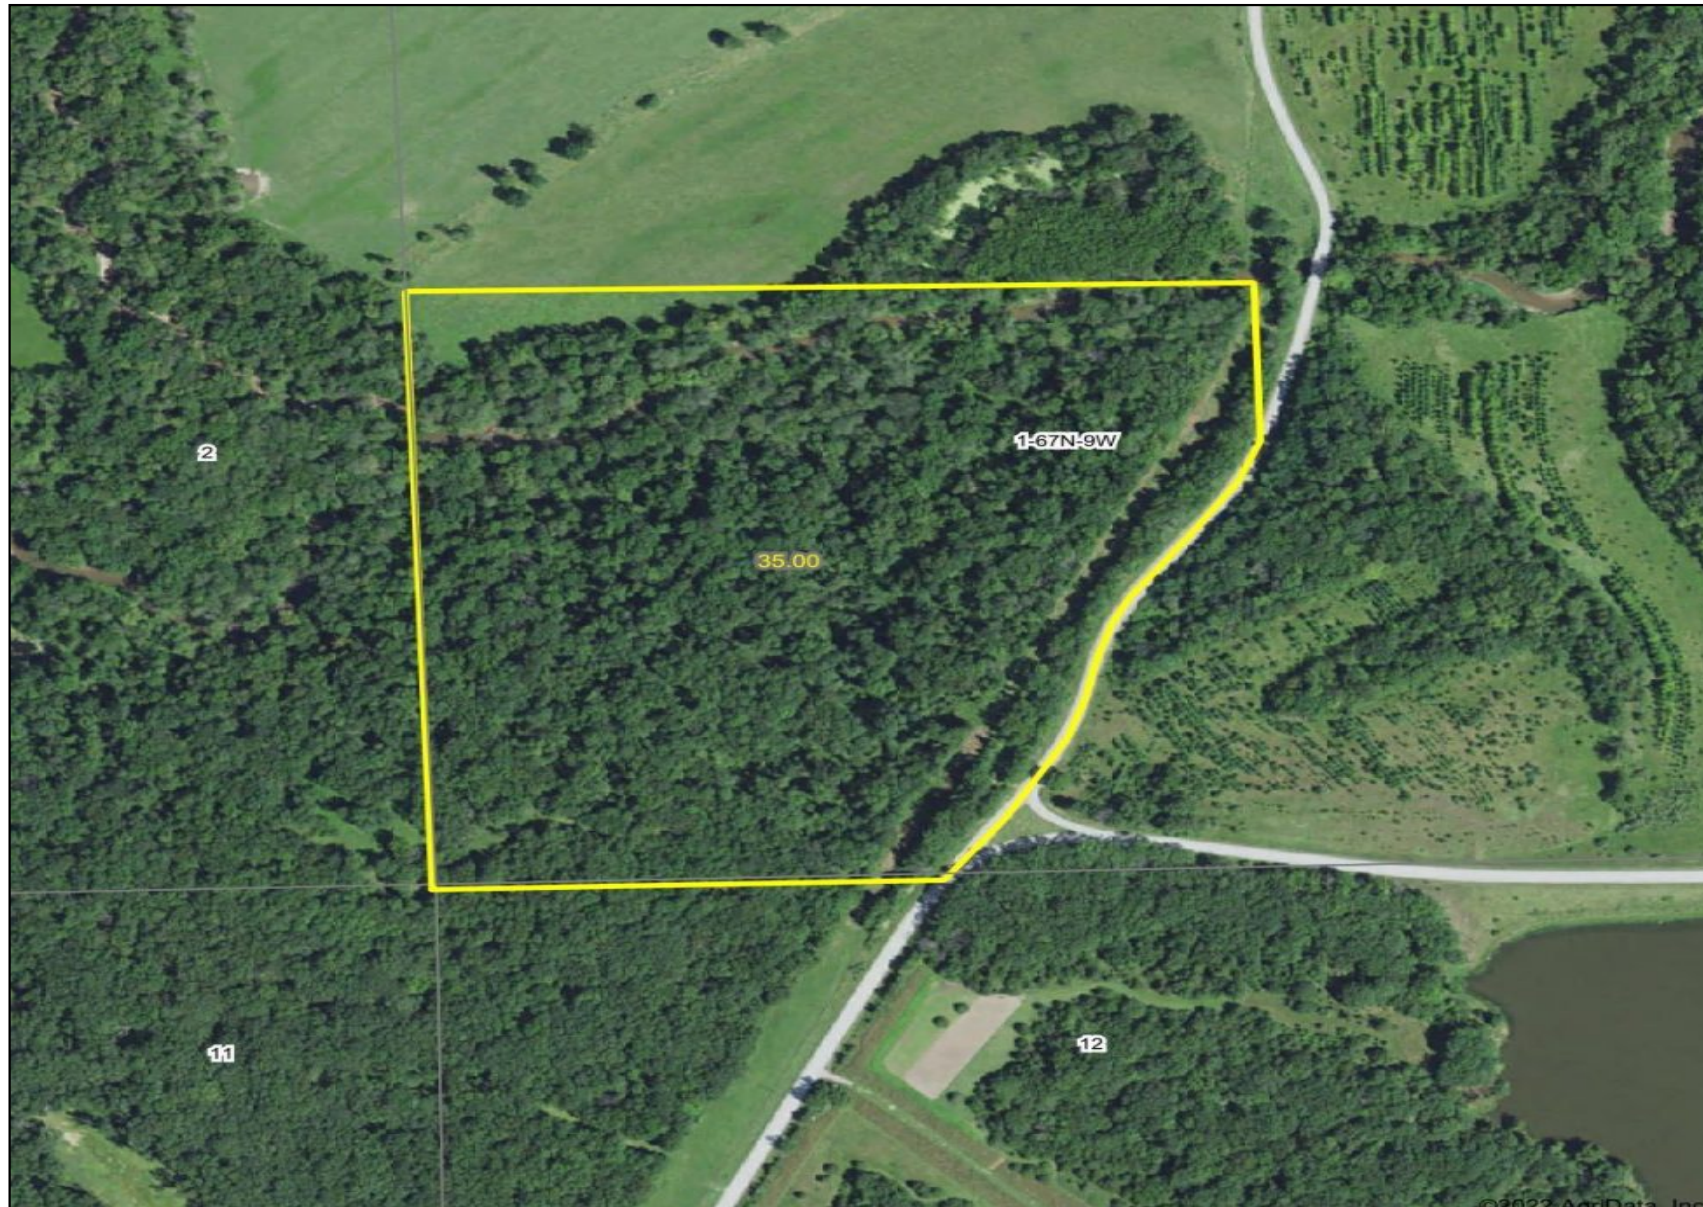

BOLEY

REAL ESTATE

Albia- 641-932-1234
boleyrealestate.com

35 acres Van Buren County, Iowa land for sale

Address: Quill Rd, Mt Sterling, IA

Nick Boley

(641) 919-2801(cell)

nboley@mossyoakproperties.com

MOPLS ID: 28543

Price: \$169,900

Acres: 35

County: Van Buren

Hunting Property

This 35 acres more or less is nearly all timber. Big Indian Creek runs through the property and is surrounded by hardwood timber. This property is a great, smaller recreational piece of property, whether for deer and turkey hunting, camping, ATV riding, or just to enjoy nature. These smaller tracts are very hard to come by, and this one offers a little bit for everyone.

Approximately 7 miles east of Mt. Sterling

Water and electric are both on the property.

BOLEY

REAL ESTATE

Albia- 641-932-1234
boleyrealestate.com

35 acres Van Buren County, Iowa land for sale