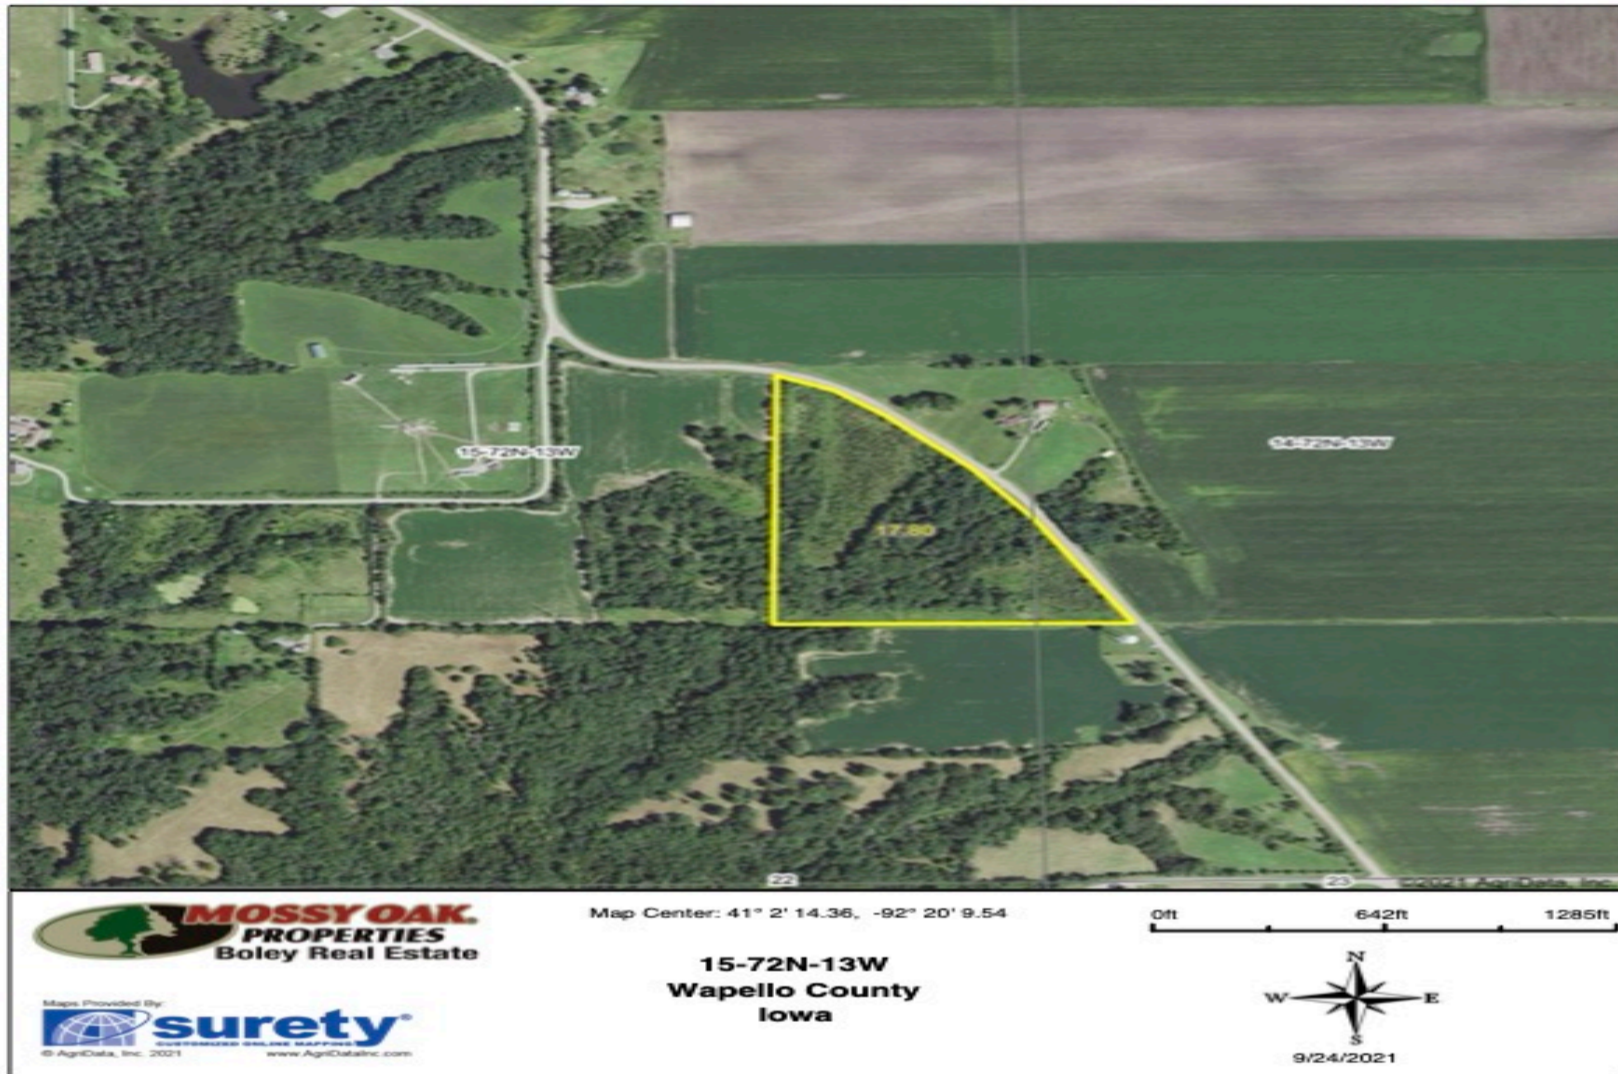

BOLEY

REAL ESTATE

Albia- 641-932-1234
boleyrealestate.com

17 m/l acres in Wapello County

Address: Agency, IA

Aerial Map

(cell)

MOPLS ID: 22380

Price: \$79,999

Acres: 17

County: Wapello

Hunting Property

Hard to find acreage for sale in Agency, Iowa. If you are looking for a building site with some land or a recreational spot to enjoy, this property is for you. Land consist of roughly 17 acres, cedar thickets, mature oak trees, a couple of nice draws, multiple building sites and utilities that run along the side of the road. Located just 10 minutes from Ottumwa and 20 minutes from Fairfield. Cardinal school district. Give this affordable rural tract a look before it is sold!!!