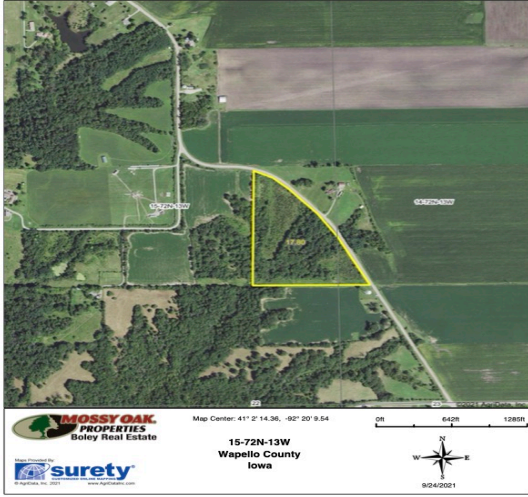

BOLEY REAL ESTATE

Albia- 641-932-1234
boleyrealestate.com

17 m/l acres in Wapello County

Aerial Map