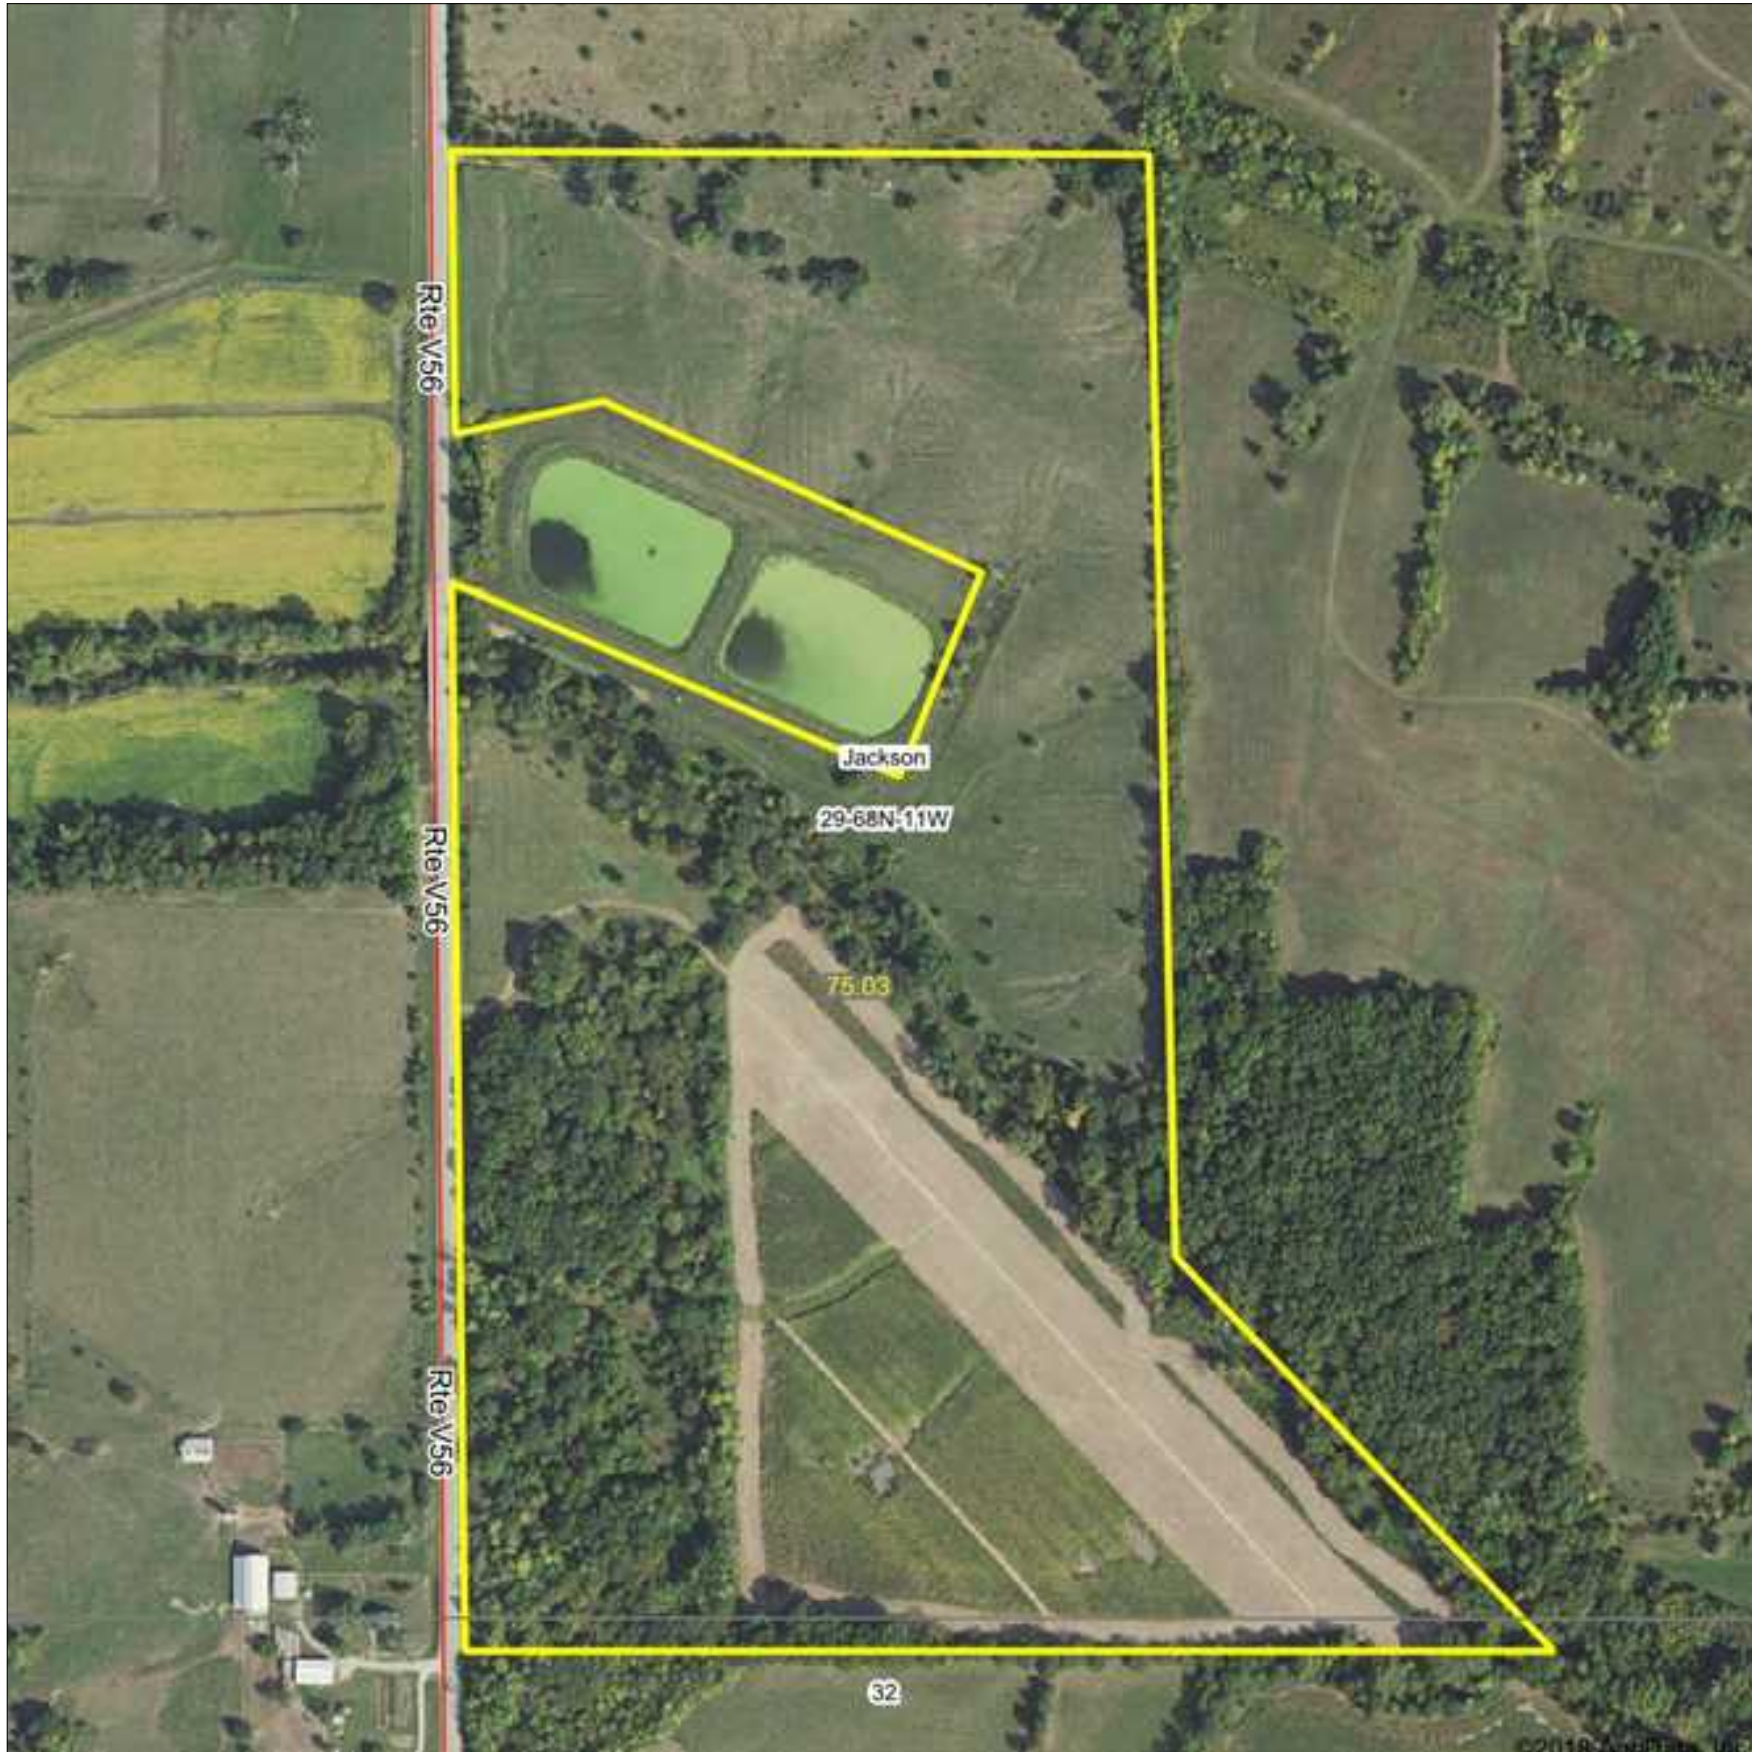

75 acres m/l Combination Farm for Sale in Van Buren County, Iowa.

Address: Rte V56, Milton, IA

(cell)

MOPLS ID: 38525
Price: \$245,000
Acres: 75.00
County: Van Buren
Farmland
Recreational

This 75 acre property offers some of everything - pasture ground, highly productive soil, as well as timber ground for whitetail deer and turkey hunting. Regardless of what you are looking for, with just a little work you could increase the acres farmed for more income,

- 22 acres currently tillable with CSR2 rating of 74
- 25 acres currently in pasture
- 25 + acres timberland
- Mixed use recreational, farmland
- Located just 1/2 mile south of Milton, IA 52570
- Southwest Van Buren County