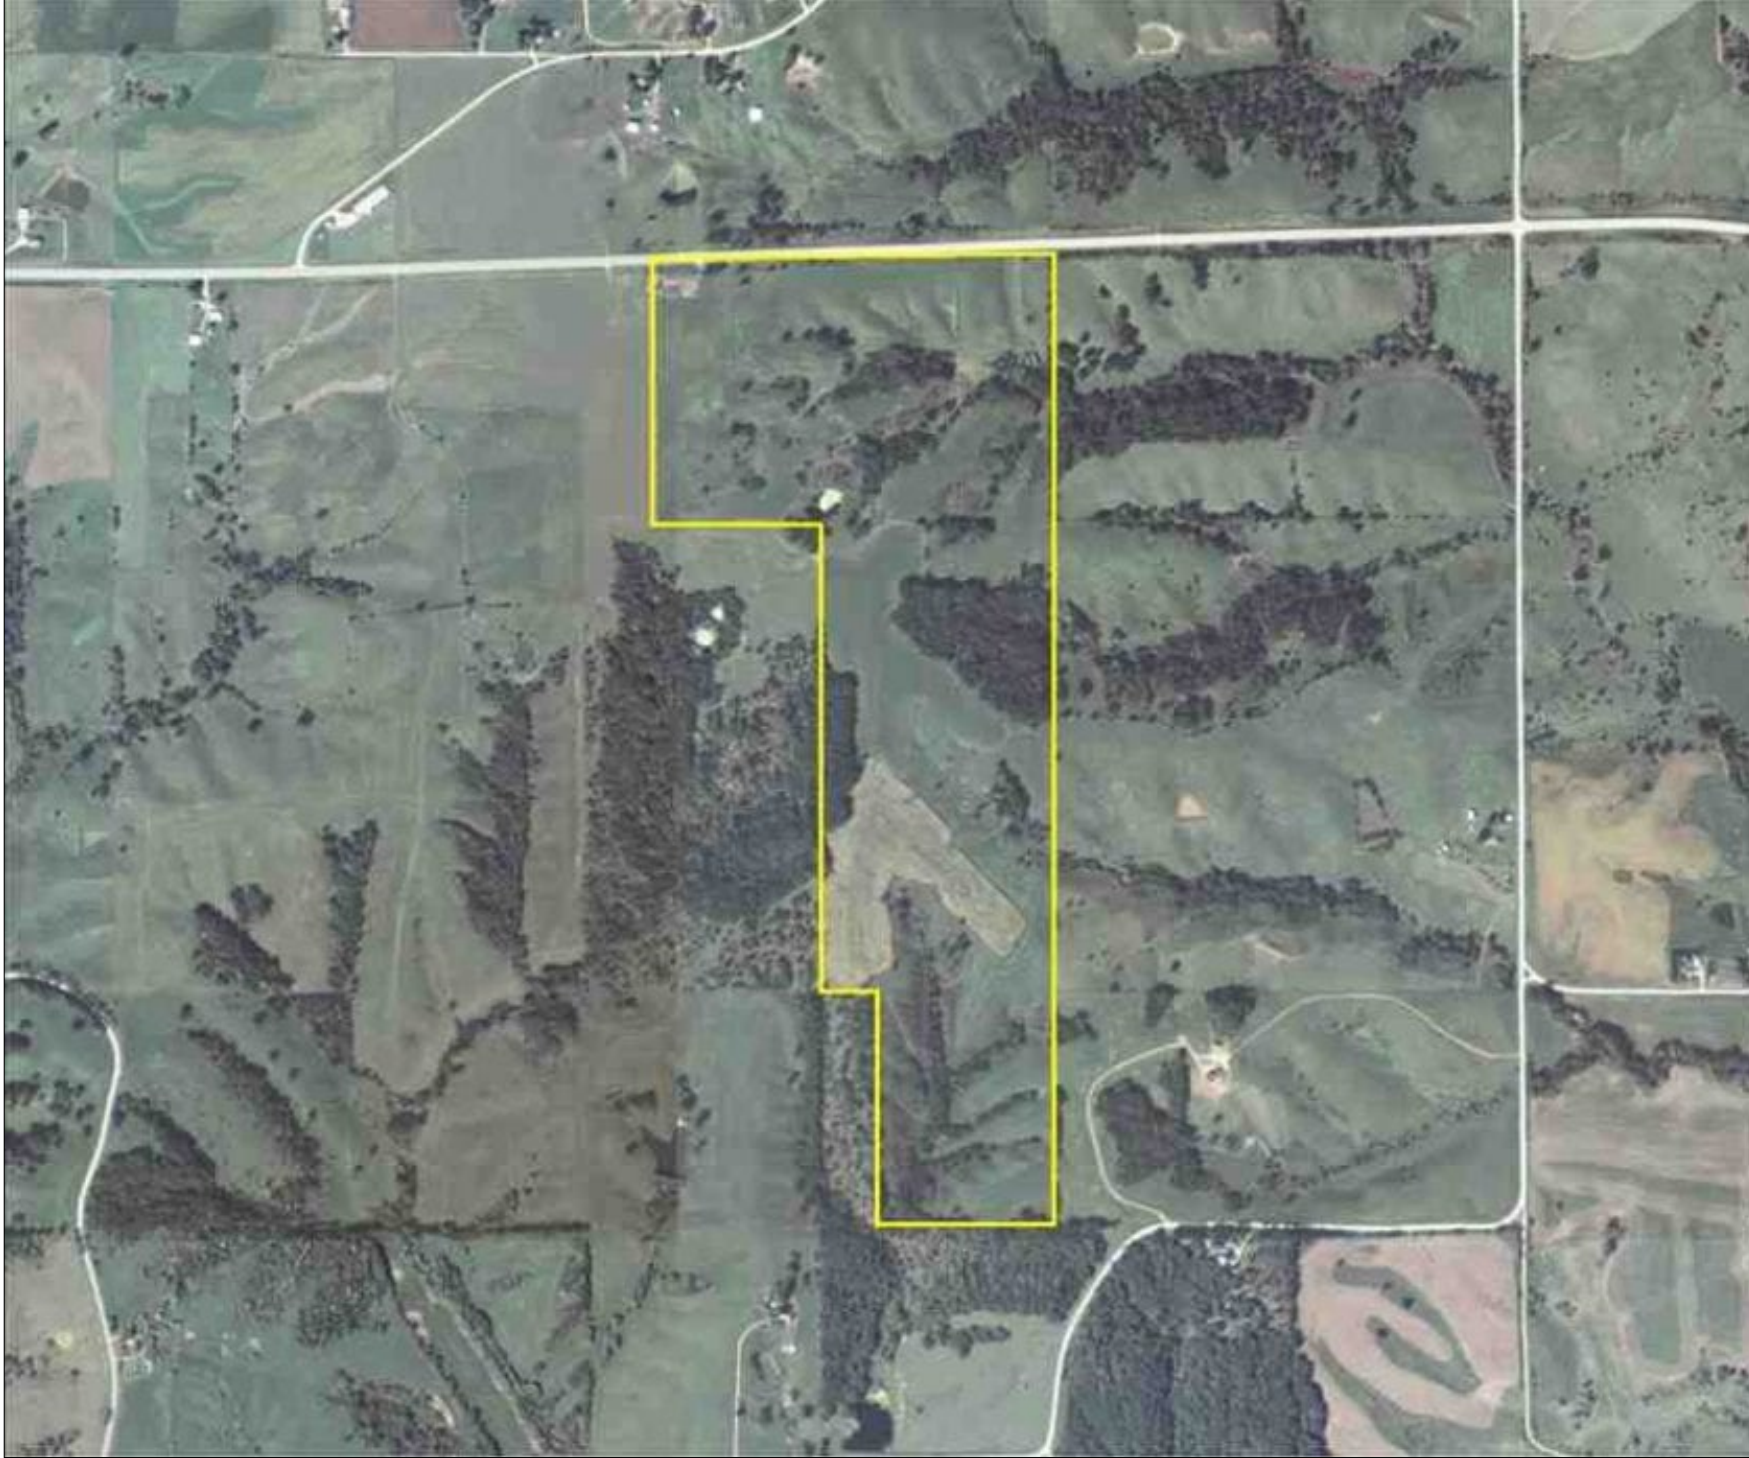

(cell)

MOPLS ID: 7977

Price: \$399,000

Acres: 180.00

County: Monroe

Farmland

180 acres, m/l located app. 7 miles west of Albia along Hwy. 34. App. 100 acres open land currently as hay ground, balance is waterways, ponds, CRP ground and timber, 22.2 acres in CRP at \$89.20 per acre until 2016. Additional 15.87 acres in CRP at \$76.16 until 2020. Farm has 3 ponds, and abundant wildlife . Frontage road on north side.